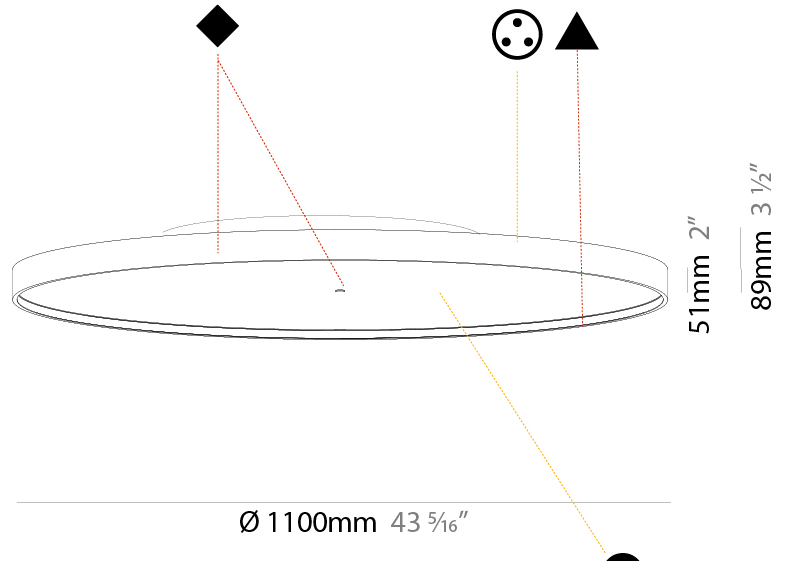

GENERAL

Series: Sign Diva
Subseries: Sign Diva Korona
Brand: Prolicht
Division: Architectural
Mounting Type: Surface
Mounting Location: Ceiling
Subcategory: Ambient

PHYSICAL

Shape: Round
Diameter (mm): 1100
Diameter (in): 43 ⁵/₁₆
Height (mm): 89
Height (in): 3 ¹/₂
Light Distribution: Direct / Indirect
Weight (kg): 18.901
Weight (lbs): 41.67
Diffuser: Direct - PMMA - Opal/Micro-Prism/Sparkling Secret/Vintage Industrial / Indirect - White/Yellow/Orange/Red/Blue/Green
Fixture Finish: SSR / BKV / CWI / CRY / HAB / UFT / ITA / RUA / FTG / MYG / LOD / PUS / FRO / FUP / KIA / POP / BLS / SPG / MEY / GOH / GUM / CHC / COM / ABZ / JAG / OBR / MOS / ROR
Fixture Material: Extruded Aluminum / Steel

ELECTRICAL

Lamp Type: LED (Zhaga Standard)
Input Wattage (W): 169.4
Total Output Wattage (W): 134
Dimming: Tri-Mode (Non-Dimming and Phase Dimming (120Vac only) and 0-10V Dimming)
Driver Included: Yes
Driver Location: Integrated
Driver Type: Constant Current - Universal
Driver Class: Class 2
Input Voltage (V): 120 - 277
Constant Current (MA): 600

LED

Color Temperature (°K): 3000 / 3500 / 4000
Max. Delivered Lumen (lm): 19520 / 19933 / 20340
CRI: >90 CRI
Lamp Life (hrs): 50000

OPTICAL

RATINGS AND CERTIFICATIONS

Certified By: Certified for North American Standards
IP rating: IP20

PROJECT
TYPE
SPECIFIER
QUANTITY
DATE