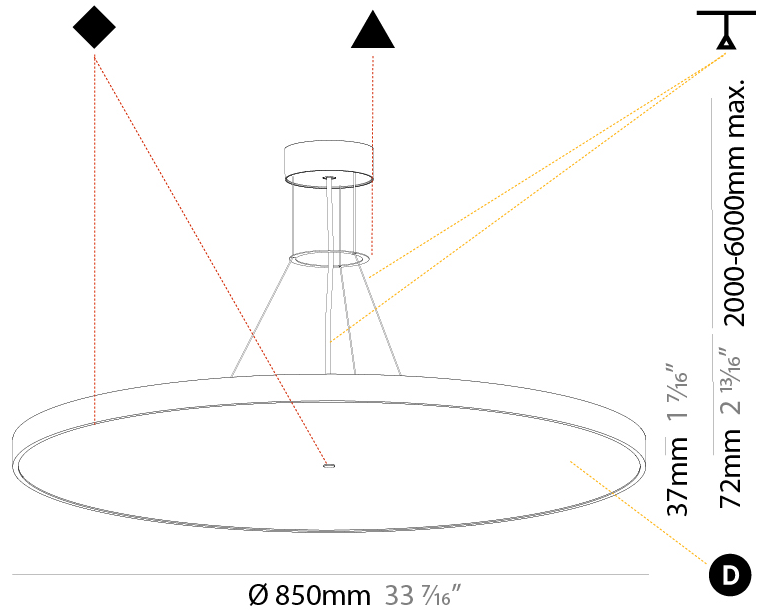

GENERAL

Series: Sign Diva
Subseries: Sign Diva
Brand: Prolicht
Division: Architectural
Mounting Type: Suspension
Mounting Location: Ceiling
Subcategory: Pendant

PHYSICAL

Shape: Round
Diameter (mm): 850
Diameter (in): 33 ⁷/₁₆"
Height (mm): 72
Height (in): 2 ¹³/₁₆"
Max. Overall Height (mm): 6072
Max. Overall Height (in): 239 ⁷/₁₆"
Light Distribution: Direct
Weight (kg): 14.005
Weight (lbs): 30.88
Diffuser: PMMA - Opal / Micro-Prism / Sparkling Secret / Vintage Industrial
Fixture Finish: SSR / BKV / CWI / CRY / HAB / UFT / ITA / RUA / FTG / MYG / LOD / PUS / FRO / FUP / KIA / POP / BLS / SPG / MEY / GOH / GUM / CHC / COM / ABZ / JAG / OBR / MOS / ROR
Fixture Material: Extruded Aluminum / Steel
Cable Details: 2000mm or 6000mm Transparent Cable

ELECTRICAL

Lamp Type: LED (Zhaga Standard)
Input Wattage (W): 96.8
Total Output Wattage (W): 76.8
Dimming: Tri-Mode (Non-Dimming and Phase Dimming (120Vac only) and 0-10V Dimming)
Driver Included: Yes
Driver Location: Integrated
Driver Type: Constant Current - Universal
Driver Class: Class 2
Input Voltage (V): 120 - 277
Constant Current (MA): 600

LED

Color Temperature (°K): 2700 / 3000 / 3500 / 4000
Max. Delivered Lumen (lm): 7960 / 9950 / 10153 / 10360
CRI: >90 CRI
Lamp Life (hrs): 50000

OPTICAL

RATINGS AND CERTIFICATIONS

Certified By: Certified for North American Standards
IP rating: IP20